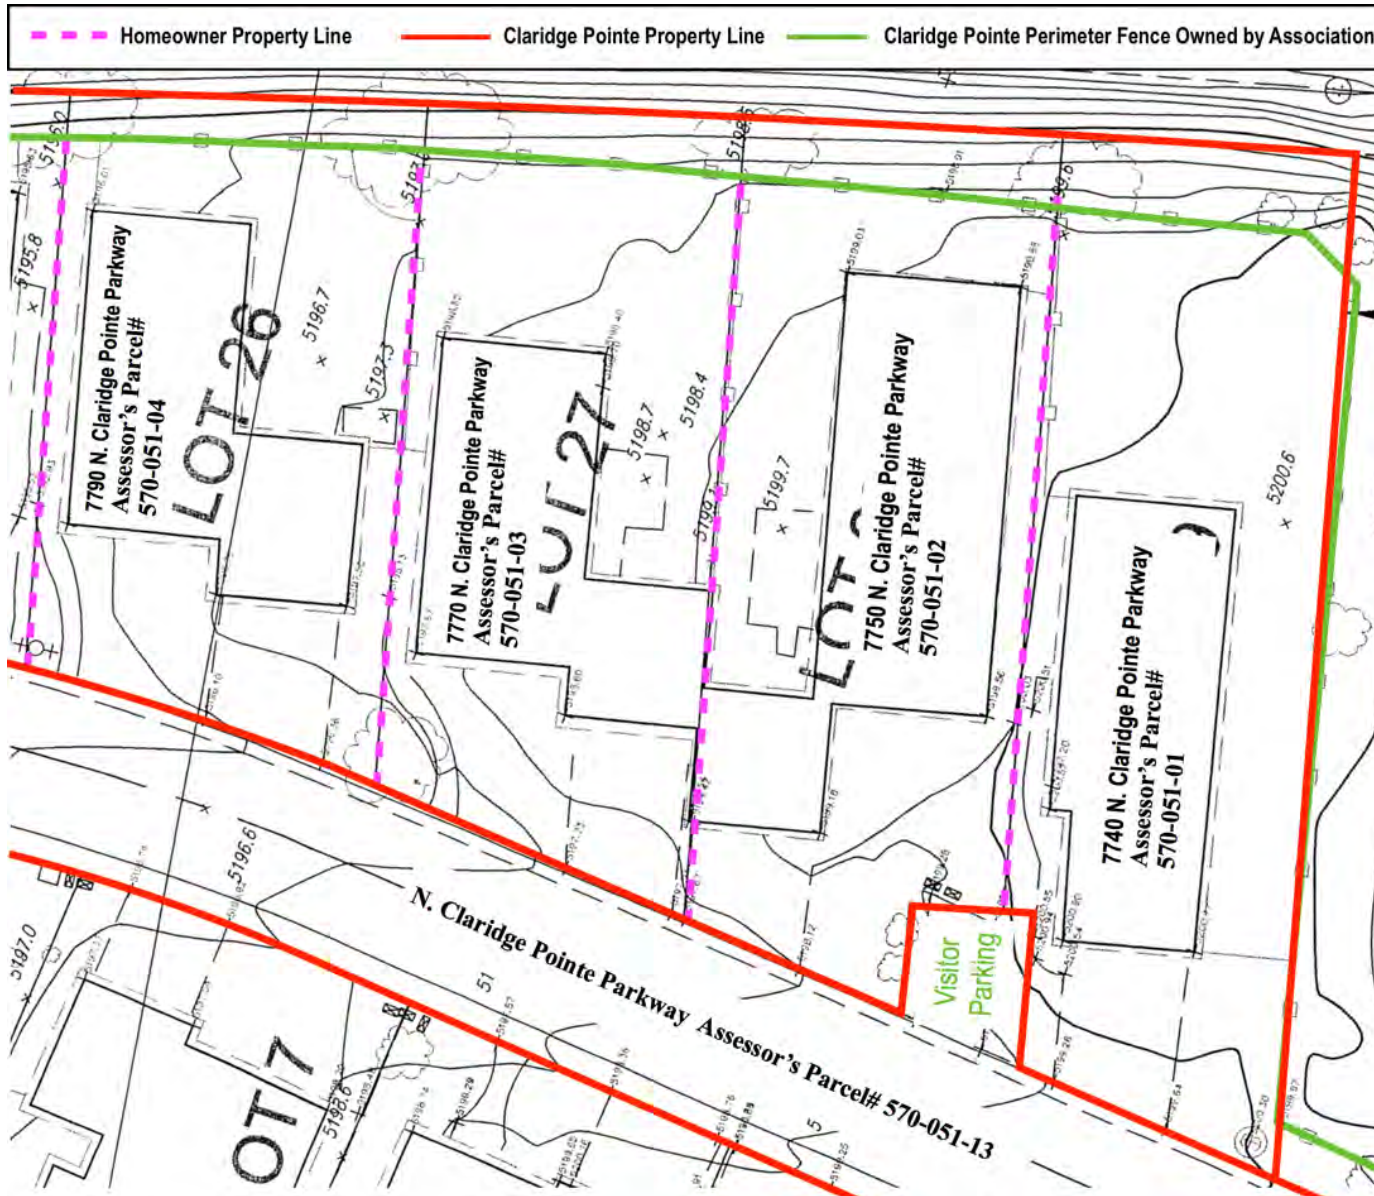

Claridge Pointe Homeowners Association
Part V – Topographic Maps and Plot Plans - Bigby and Associates 9/10/2003
North Claridge Pointe Parkway 7740, 7750, 7770 and 7790