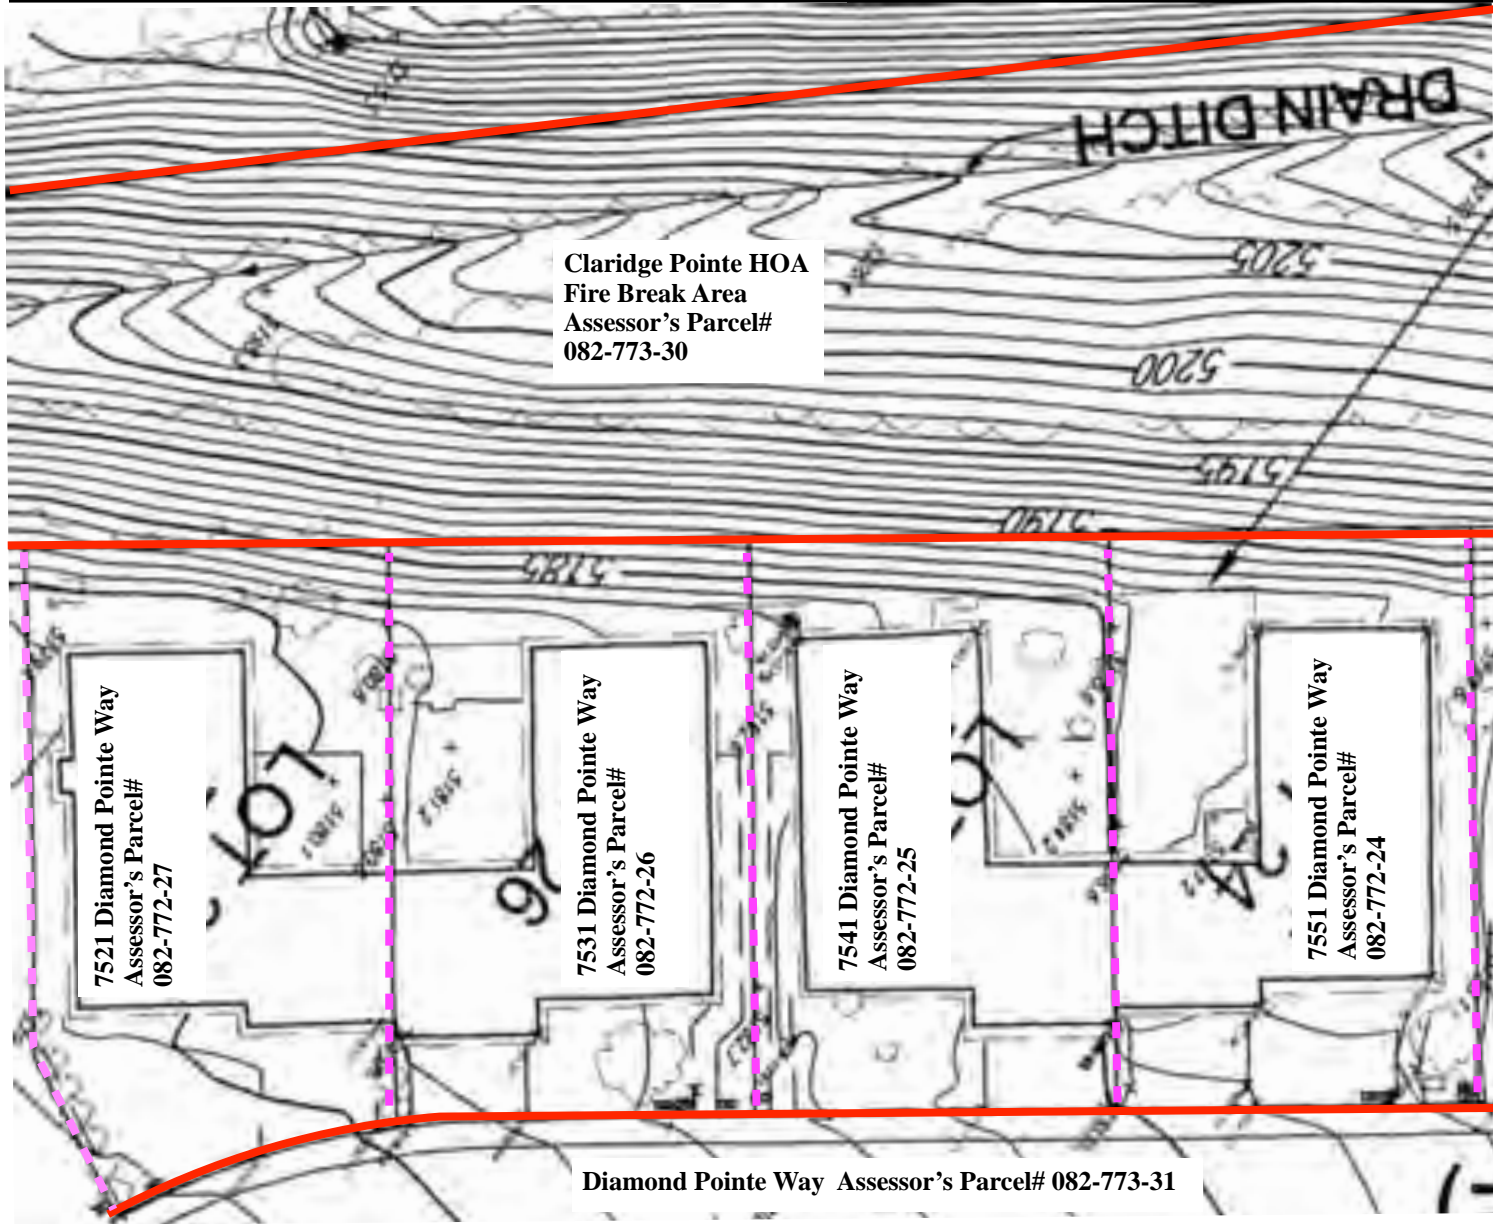

7521, 7531, 7541 and 7551 Diamond Pointe Way

Homeowner Property Line      Claridge Pointe Property Line

Claridge Pointe HOA  
Fire Break Area  
Assessor's Parcel#  
082-773-30

7521 Diamond Pointe Way  
Assessor's Parcel#  
082-772-27