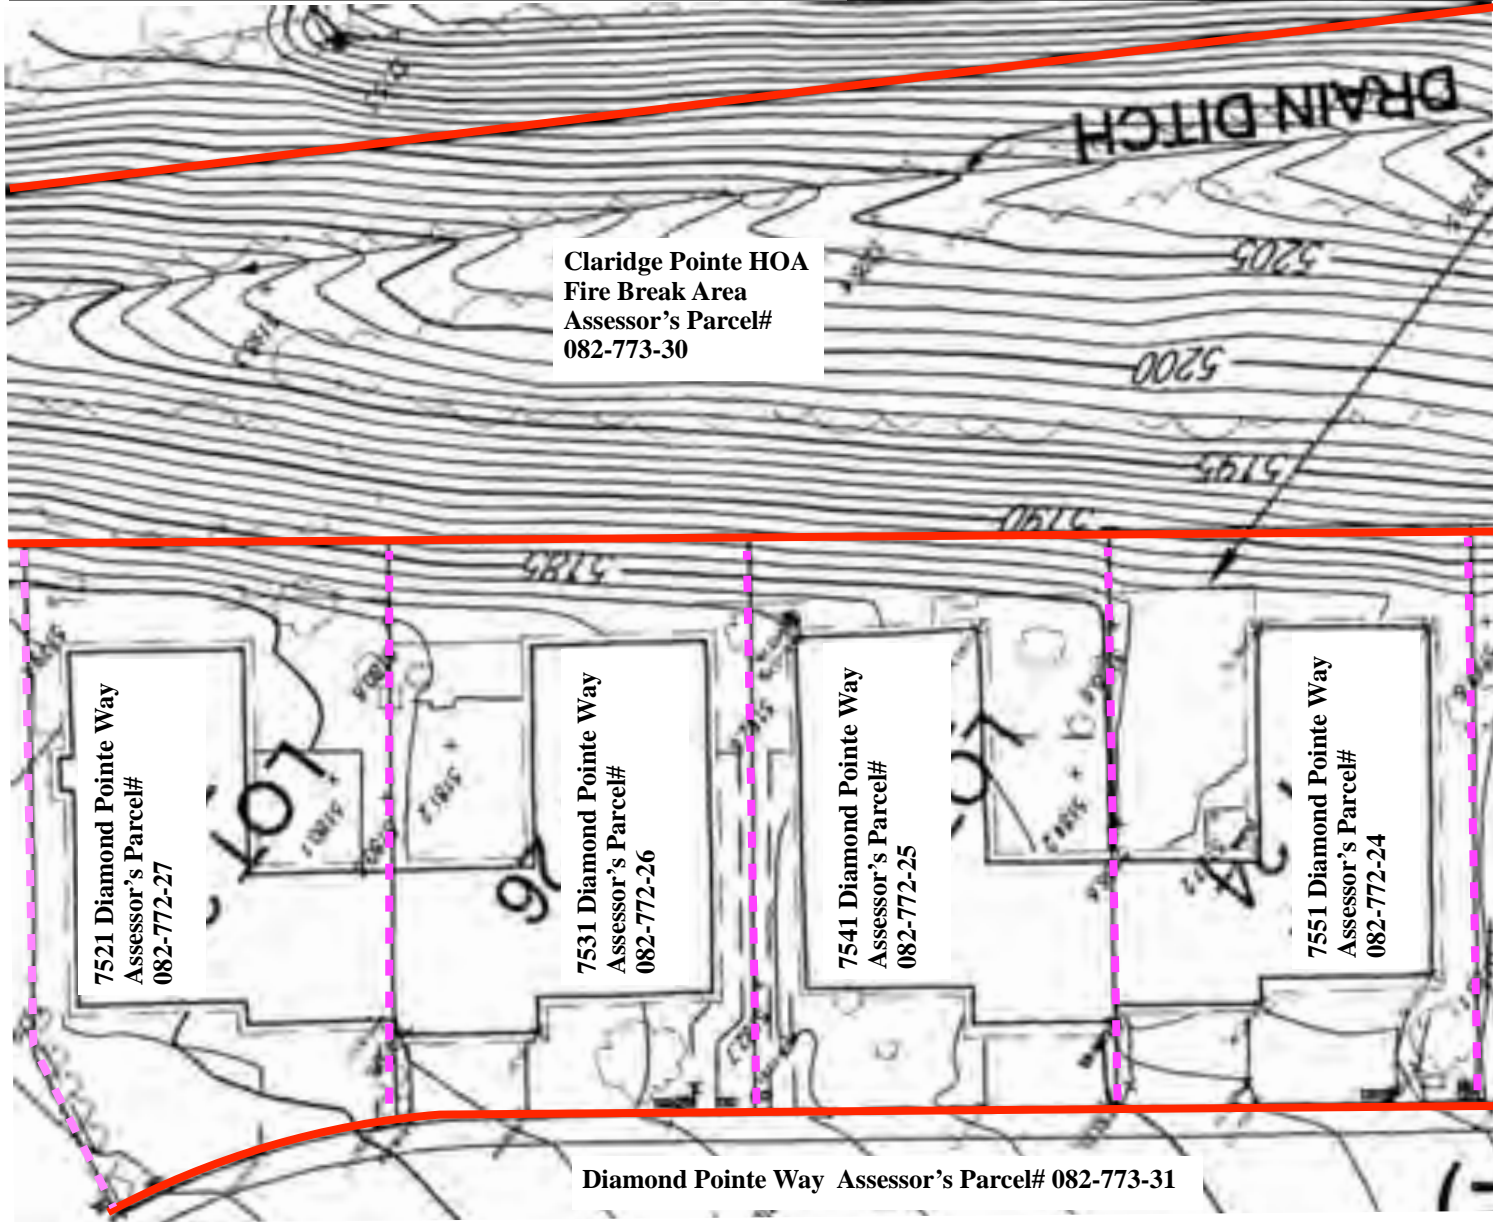

7521, 7531, 7541 and 7551 Diamond Pointe Way

Homeowner Property Line      Claridge Pointe Property Line

Claridge Pointe HOA  
Fire Break Area  
Assessor's Parcel#  
082-773-30

7521 Diamond Pointe Way  
Assessor's Parcel#  
082-772-27